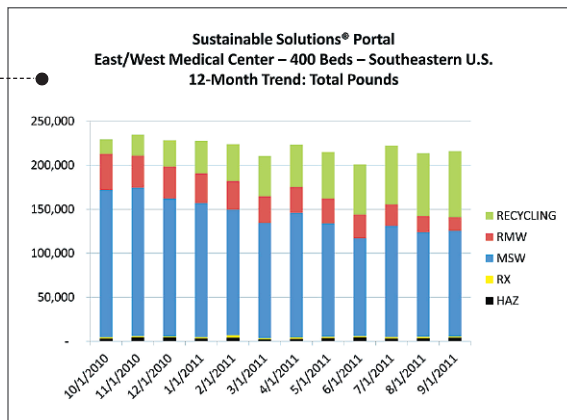

RUGGED DESIGN Element Indoor Recycling Stations are available in up to four waste stream configurations. They exceed EPA guidelines for postconsumer recycled content and can count toward LEED credit. Each station is marked prominently and holds up to 57 gallons of waste and recyclable materials. Rubbermaid • www.rubbermaidcommercial.com